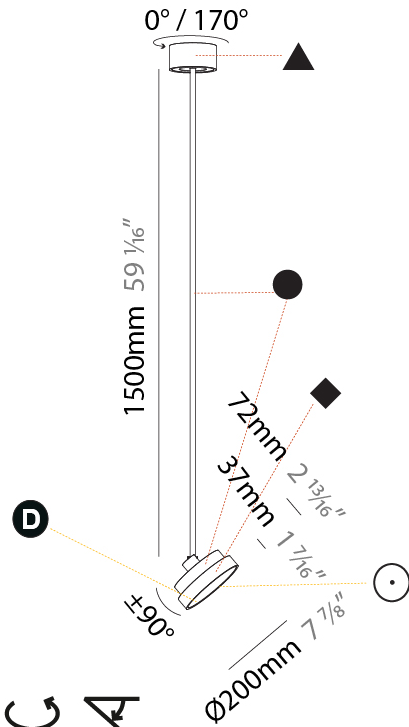

GENERAL

Series: Sign Diva Flex
Subseries: Sign Diva Flex
Brand: Prolicht
Division: Architectural
Mounting Type: Suspension
Mounting Location: Ceiling
Subcategory: Pendant

PHYSICAL

Shape: Round
Diameter (mm): 200
Diameter (in): 7 7/8
Height (mm): 1620
Height (in): 63 3/4
Light Distribution: Adjustable / Direct
Weight (kg): 2.007
Weight (lbs): 4.42
Diffuser: PMMA - Opal / Micro-Prism / Sparkling Secret / Vintage Industrial
Fixture Finish: SSR / BKV / CWI / CRY / HAB / UFT / ITA / RUA / FTG / MYG / LOD / PUS / FRO / FUP / KIA / POP / BLS / SPG / MEY / GOH / GUM / CHC / COM / ABZ / JAG / OBR / MOS / ROR
Fixture Material: Extruded Aluminum / Steel

ELECTRICAL

Lamp Type: LED (Zhaga Standard)
Input Wattage (W): 12.1
Total Output Wattage (W): 11
Dimming: Tri-Mode (Non-Dimming and Phase Dimming (120Vac only) and 0-10V Dimming)
Driver Included: Yes
Driver Location: Integrated
Driver Type: Constant Current - Universal
Driver Class: Class 2
Input Voltage (V): 120 - 277
Constant Current (MA): 350

LED

Color Temperature (°K): 2700 / 3000 / 3500 / 4000
Max. Delivered Lumen (lm): 836 / 895 / 902 / 921
Nominal Lumen (lm): 1280 / 1370 / 1382 / 1410
CRI: >90 CRI
Lamp Life (hrs): 50000

OPTICAL

Adjustability: Rotational 170°, Tilt 90°

RATINGS AND CERTIFICATIONS

Certified By: Certified for North American Standards
IP rating: IP20