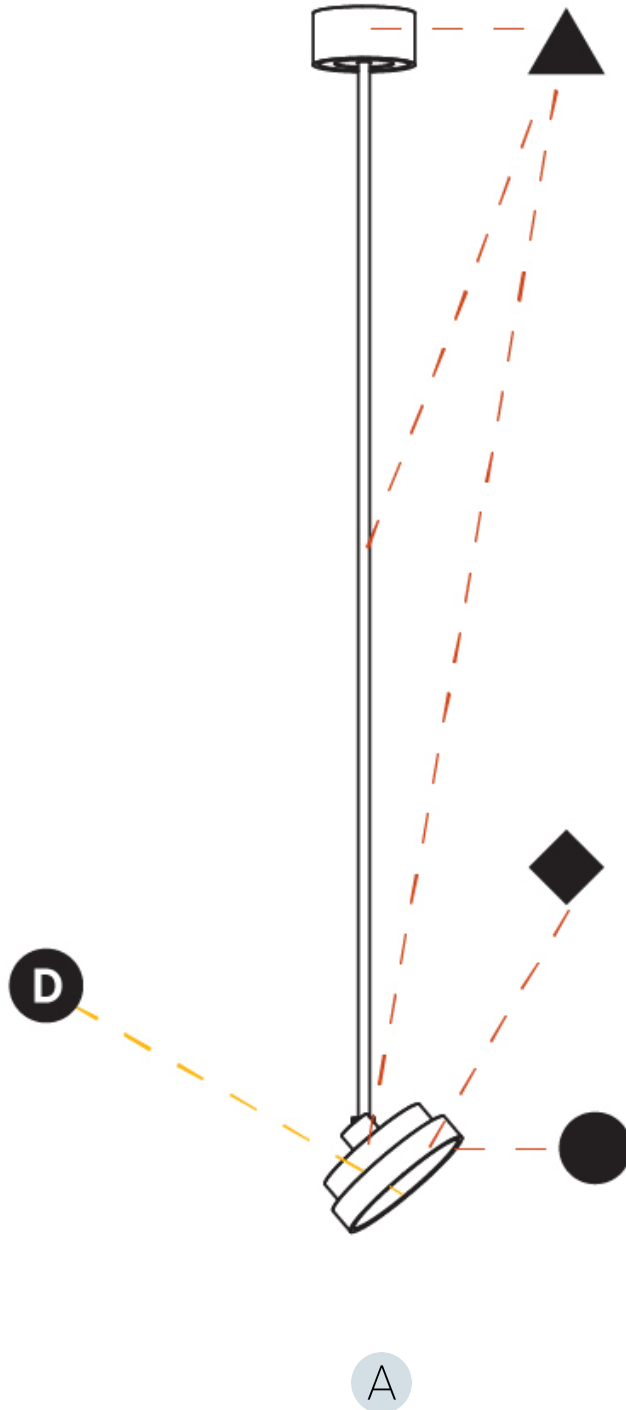

SIGN DIVA FLEX KORONA SUSPENSION

A30862-

PROJECT _____

TYPE _____

SPECIFIER _____

QUANTITY _____

DATE _____