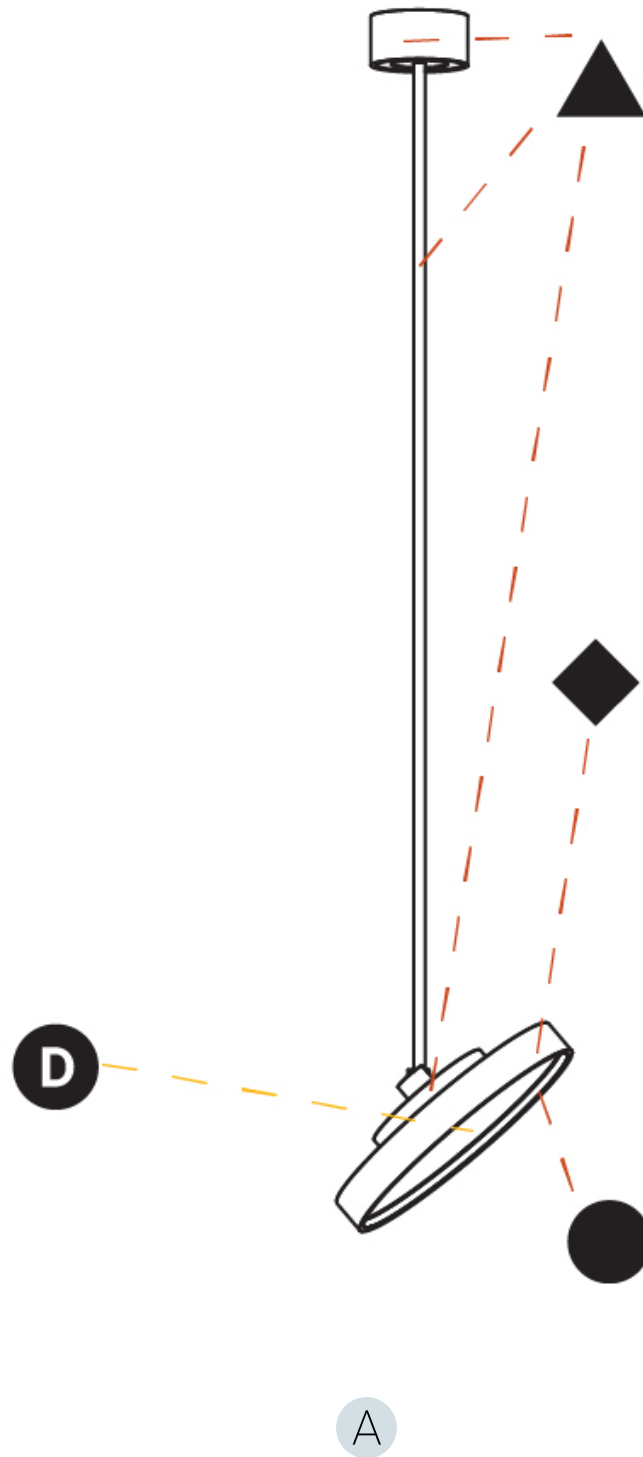

A30864-

PROJECT _____

TYPE _____

SPECIFIER _____

QUANTITY _____

DATE _____